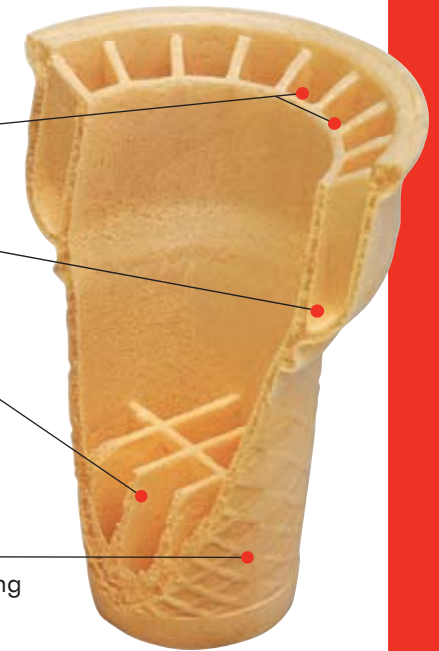

WCL WCS WCM

WBL

Cone Dispensers and Displays

Our practical cone dispensers and displays save labor and boost frozen dessert sales.

Eat-It-All® Cones... quality you can trust from a trusted name!

Our Cake Cones Feature:

- Strong, continuous inner ring and ribbed reinforcement walls add strength and reduce breakage
- Large, deep drip wells make for no-mess eating – ice cream melts into wells, not down outside of cone
- Sturdy ribbed cross section reduces breakage and enhances product integrity as ice cream melts into bottom
- Textured grid pattern allows for easy, no-slip holding